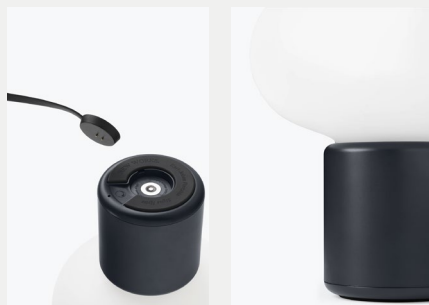

Karl-Johan Portable Table Lamp

Signe Hytte

As a poetic tale the Karl-Johan lamp now finds its way back to its source of inspiration: nature. Karl-Johan Portable is a small and easily transportable version of the original design, where the soft design language, which characterises the lamp, has been made particularly durable. This makes it possible to take the lamp out into the elements of nature; on the terrace from the first early spring evenings and for an evening swim on the beach on a warm summer day. The material is impact-resistant and repels rain, dew, sand, and soil so that the lamp can accompany you both indoors and outdoors – wherever and whenever. By twisting the upper part of the lamp, the light is easily switched on, softly diffused through the white lampshade. The brightness can be adjusted to three levels with a light touch underneath the lamp base.

Specifications

Product Name

Karl-Johan Portable Table Lamp

Designer

Signe Hytte

Category

Lighting

Type

Portable Table Lamp, Outdoor

Year

2023

Material

ABS, Polyethylene (PE)

Colour/Variant

Forest Green, Cold Black, Light Grey, Ochre Yellow, Earth Red

Product Dimensions

H: 180 x Ø: 160 mm

Packaging Dimensions

H: 190 x W: 180 x D: 180 mm

Cord

Magnetic charging cable, 1500 mm
(fits 5V/2A universal USB adapter)

Weight (incl. packaging)

1.1 kg

Country of Origin

China

Master Packaging

4

Certification

CE, Class II, IP65, IK10

Bulb

Light source included

Light Source

0,75W LED, 2700K
Lumen: 160 lm
Operating time: Up to 22 hours
Charging time: 3 hours (0-100%)

Dimmability

Integrated three-step touch dimmer with memory

Safety Precautions

This product contains a Li-ion battery. Misuse of said battery may lead to potentially hazardous outcomes. Damaged or defective batteries may increase the risk of critical battery failure. In case of smoke, battery swelling, or an odor while charging, terminate charging immediately. New Works Aps does not take responsibility for battery failure prompted by unintended use.

Cleaning

Wipe the product with a soft dry or moist cloth. Do not use any abrasive cleaning tools, and never use strong cleaning agents such as household glass cleaner, white spirit, or turpentine.