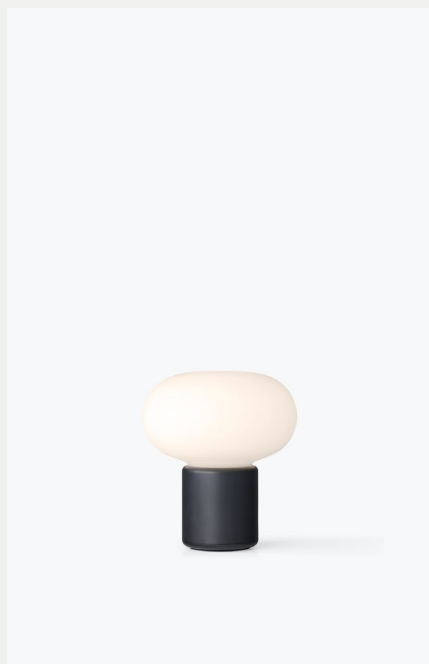

Karl-Johan Portable Table Lamp

Signe Hytte

As a poetic tale the Karl-Johan lamp now finds its way back to its source of inspiration: nature. Karl-Johan Portable is a small and easily transportable version of the original design, where the soft design language, which characterises the lamp, has been made particularly durable. This makes it possible to take the lamp out into the elements of nature; on the terrace from the first early spring evenings and for an evening swim on the beach on a warm summer day. The material is impact-resistant and repels rain, dew, sand, and soil so that the lamp can accompany you both indoors and outdoors – wherever and whenever. By twisting the upper part of the lamp, the light is easily switched on, softly diffused through the white lampshade. The brightness can be adjusted to three levels with a light touch underneath the lamp base.

Specifications

Product Name

Karl-Johan Portable Table Lamp

Designer

Signe Hytte

Category

Lighting

Type

Portable Table Lamp, Outdoor

Year

2023

Material

ABS, Polyethylene (PE)

Colour/Variant

Forest Green, Cold Black, Light Grey, Ochre Yellow, Earth Red

Product Dimensions

H: 180 x Ø: 160 mm

Packaging Dimensions

H: 190 x W: 180 x D: 180 mm

Cord

Magnetic charging cable, 1500 mm
(fits 5V/2A universal USB adapter)

Weight (incl. packaging)

1.1 kg

Country of Origin

China

Master Packaging

4

Certification

CE, Class II, IP65, IK10

Bulb

Light source included

Light Source

0,75W LED, 2700K
Lumen: 160 lm
Operating time: Up to 22 hours
Charging time: 3 hours (0-100%)

Dimmability

Integrated three-step touch dimmer with memory

Safety Precautions

This product contains a Li-ion battery. Misuse of said battery may lead to potentially hazardous outcomes. Damaged or defective batteries may increase the risk of critical battery failure. In case of smoke, battery swelling, or an odor while charging, terminate charging immediately. New Works Aps does not take responsibility for battery failure prompted by unintended use.

Cleaning

Wipe the product with a soft dry or moist cloth. Do not use any abrasive cleaning tools, and never use strong cleaning agents such as household glass cleaner, white spirit, or turpentine.