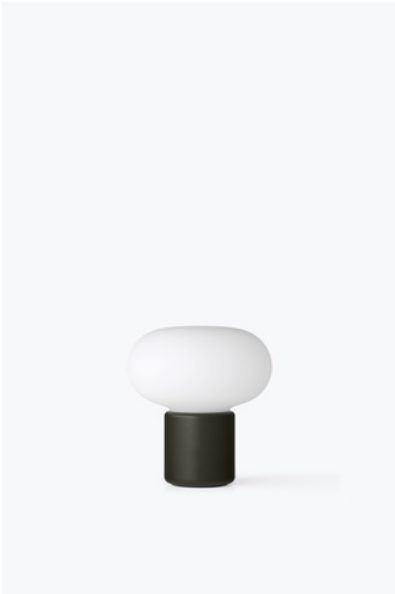

Karl-Johan Portable Table Lamp

Signe Hytte

Karl-Johan Portable Table Lamp
Forest Green